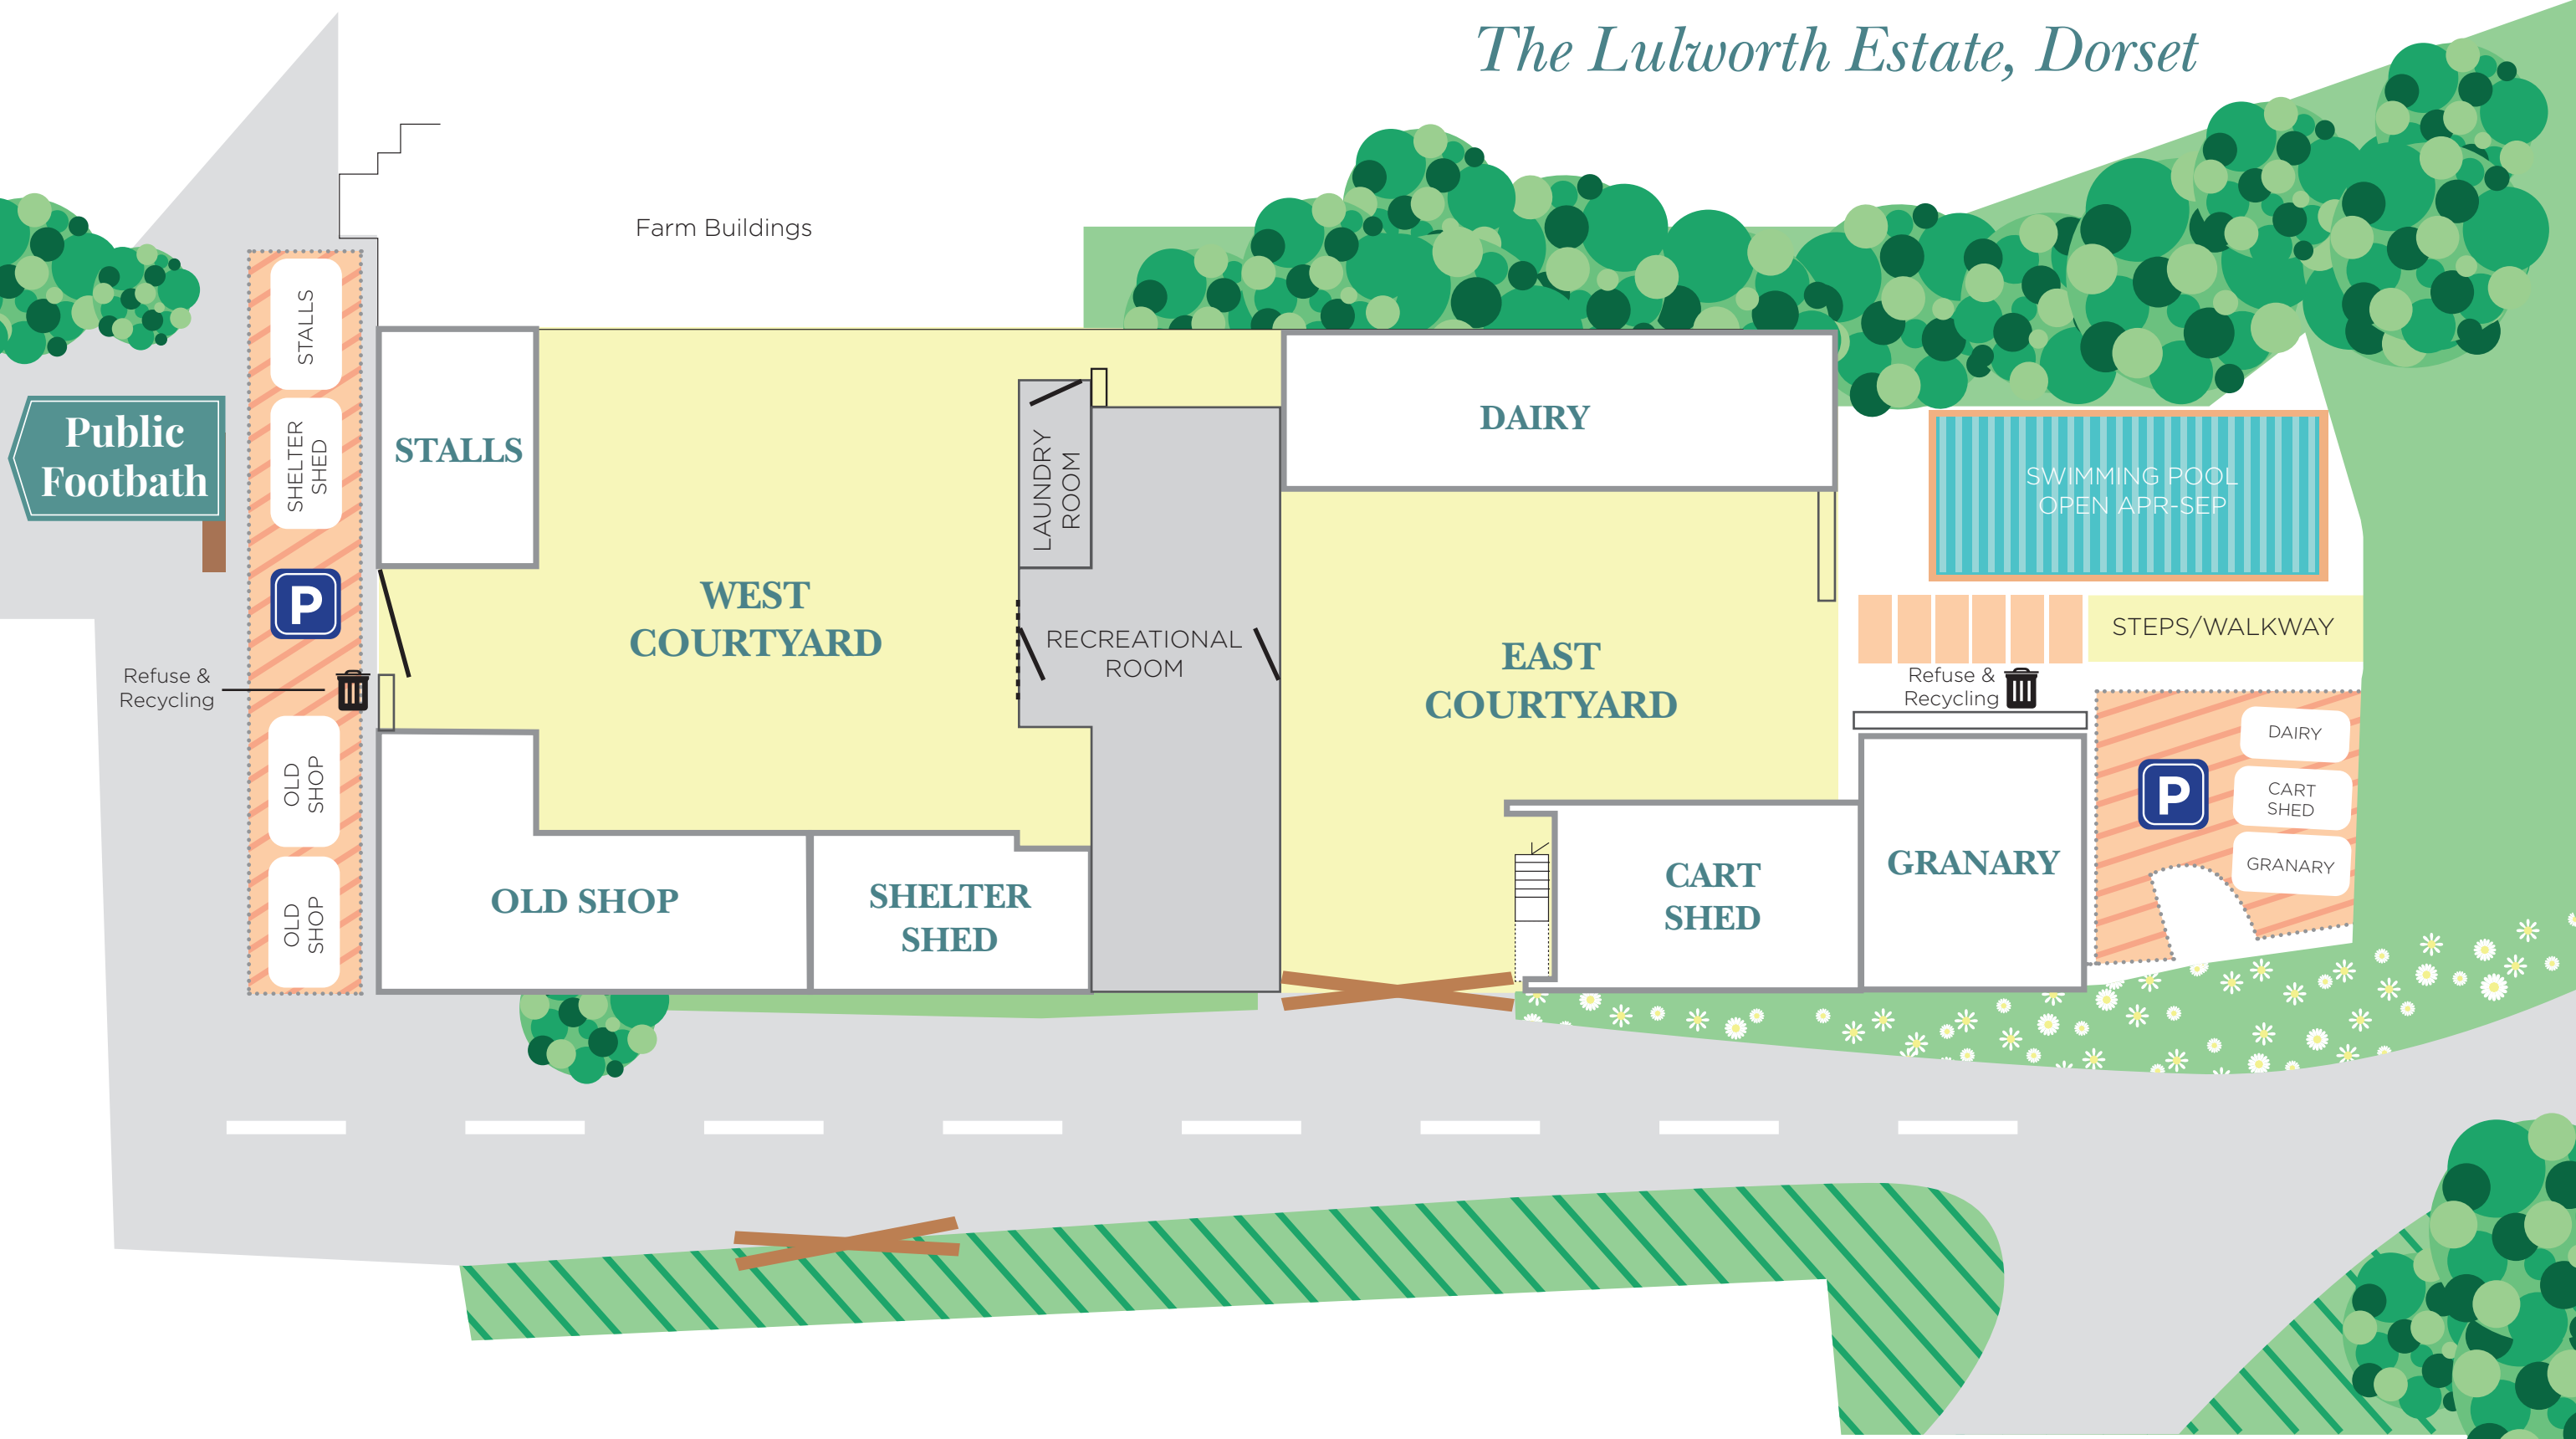

DURDLE DOOR HOLIDAY COTTAGES

The Lulworth Estate, Dorset

WEST LULWORTH, WAREHAM, DORSET, BH20 5PU
TEL: 01929 400888
LULWORTH.COM/STAY/DURDLE-DOOR-HOLIDAY-COTTAGES/

NOTE: Please do not park in courtyards.